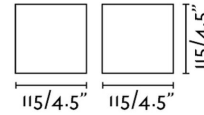

Продажа дизайнерской мебели, света и аксессуаров по всей России 8 (800) 500-70-36
 hello@barcelonadesign.ru
 www.barcelonadesign.ru

KAMEN Beige wall lamp

Ref. 63311

Square wall lamp, beige color, made of concrete. This wall lamp with upper and lower beam of light is perfect for indoor lighting. Bulb G9 40W not included. It is a modern and minimalist lamp.

Specifications

Bulb:	1 X G9
Bulb included:	No
Voltage:	220-240V
Operating Frequency:	50/60Hz
IP:	20
Material:	Concrete
Length:	115 mm
Net Width:	115 mm
Height:	115 mm
Net Weight:	1.18 kg
Volume:	0.00528 m3